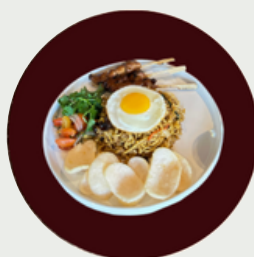

RISE 'N SHINE PACKAGE

DAILY 7:00 - 10:00

BIG BREKKIE

EGGS : SCRAMBLED / POACHED / FRIED
BALI COFFEE / TEA | ORANGE JUICE | DRINKING WATER

NASI / MIE GORENG

HERB FRIED RICE / FRIED NOODLES
BALI COFFEE / TEA | ORANGE JUICE | DRINKING WATER

PANCAKE / WAFFLE STACKS

SOUFFLÉ PANCAKES / CRISPY WAFFLES | FRUIT SALAD
BALI COFFEE / TEA | ORANGE JUICE | DRINKING WATER

RP. 90.000 ++ / PAX

prices are in thousand indonesian rupiah | prices subject to government tax 10% and service charge 7%