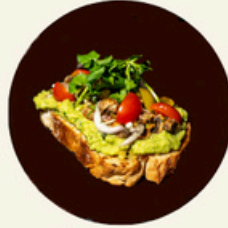

mains

big brekkie

eggs : scrambled / poached / fried
baked beans | mushrooms | broccoli
beef sausage & bacon | hashbrown
baked sourdough

95

hipster toast

smashed avocado
mushrooms | feta cheese
salad | baked sourdough