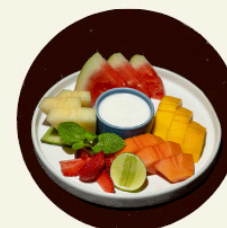

fruit salad

seasonal fruits | plain yogurt

50

prices are in thousand Indonesian rupiah | prices subject to government tax 10% and service charge 7%